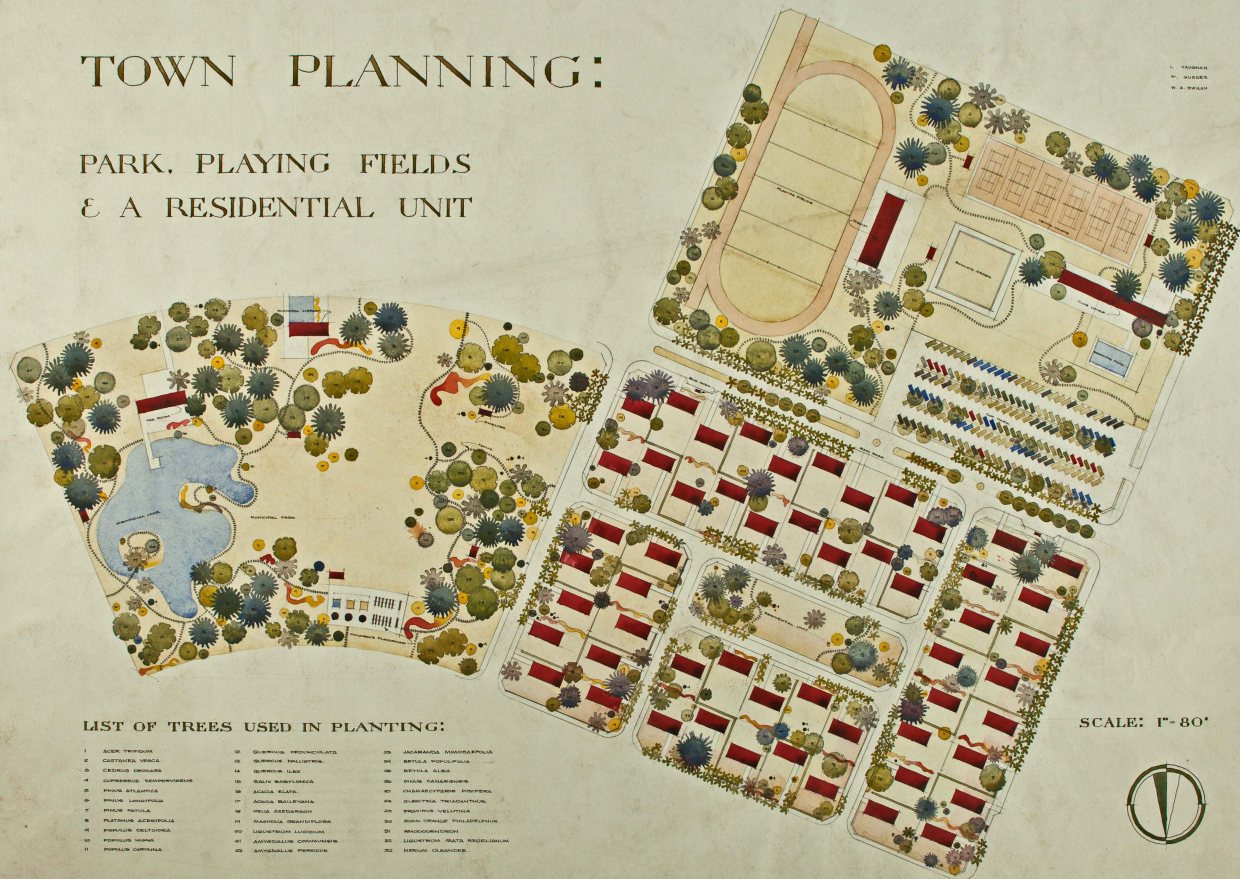

TOWN PLANNING:

PARK, PLAYING FIELDS
& A RESIDENTIAL UNIT

L. THOMAS
W. HUGHES
W. E. BRUCE

LIST OF TREES USED IN PLANTING:

SCALE: 1" = 80'