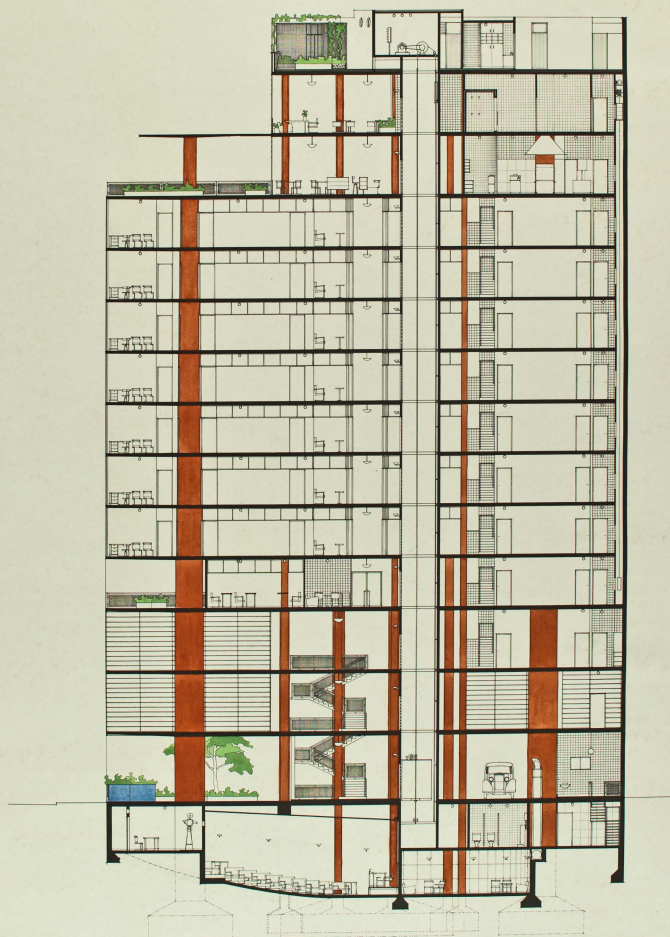

architects' building

centre section

120

scale feet

howie 1953 7