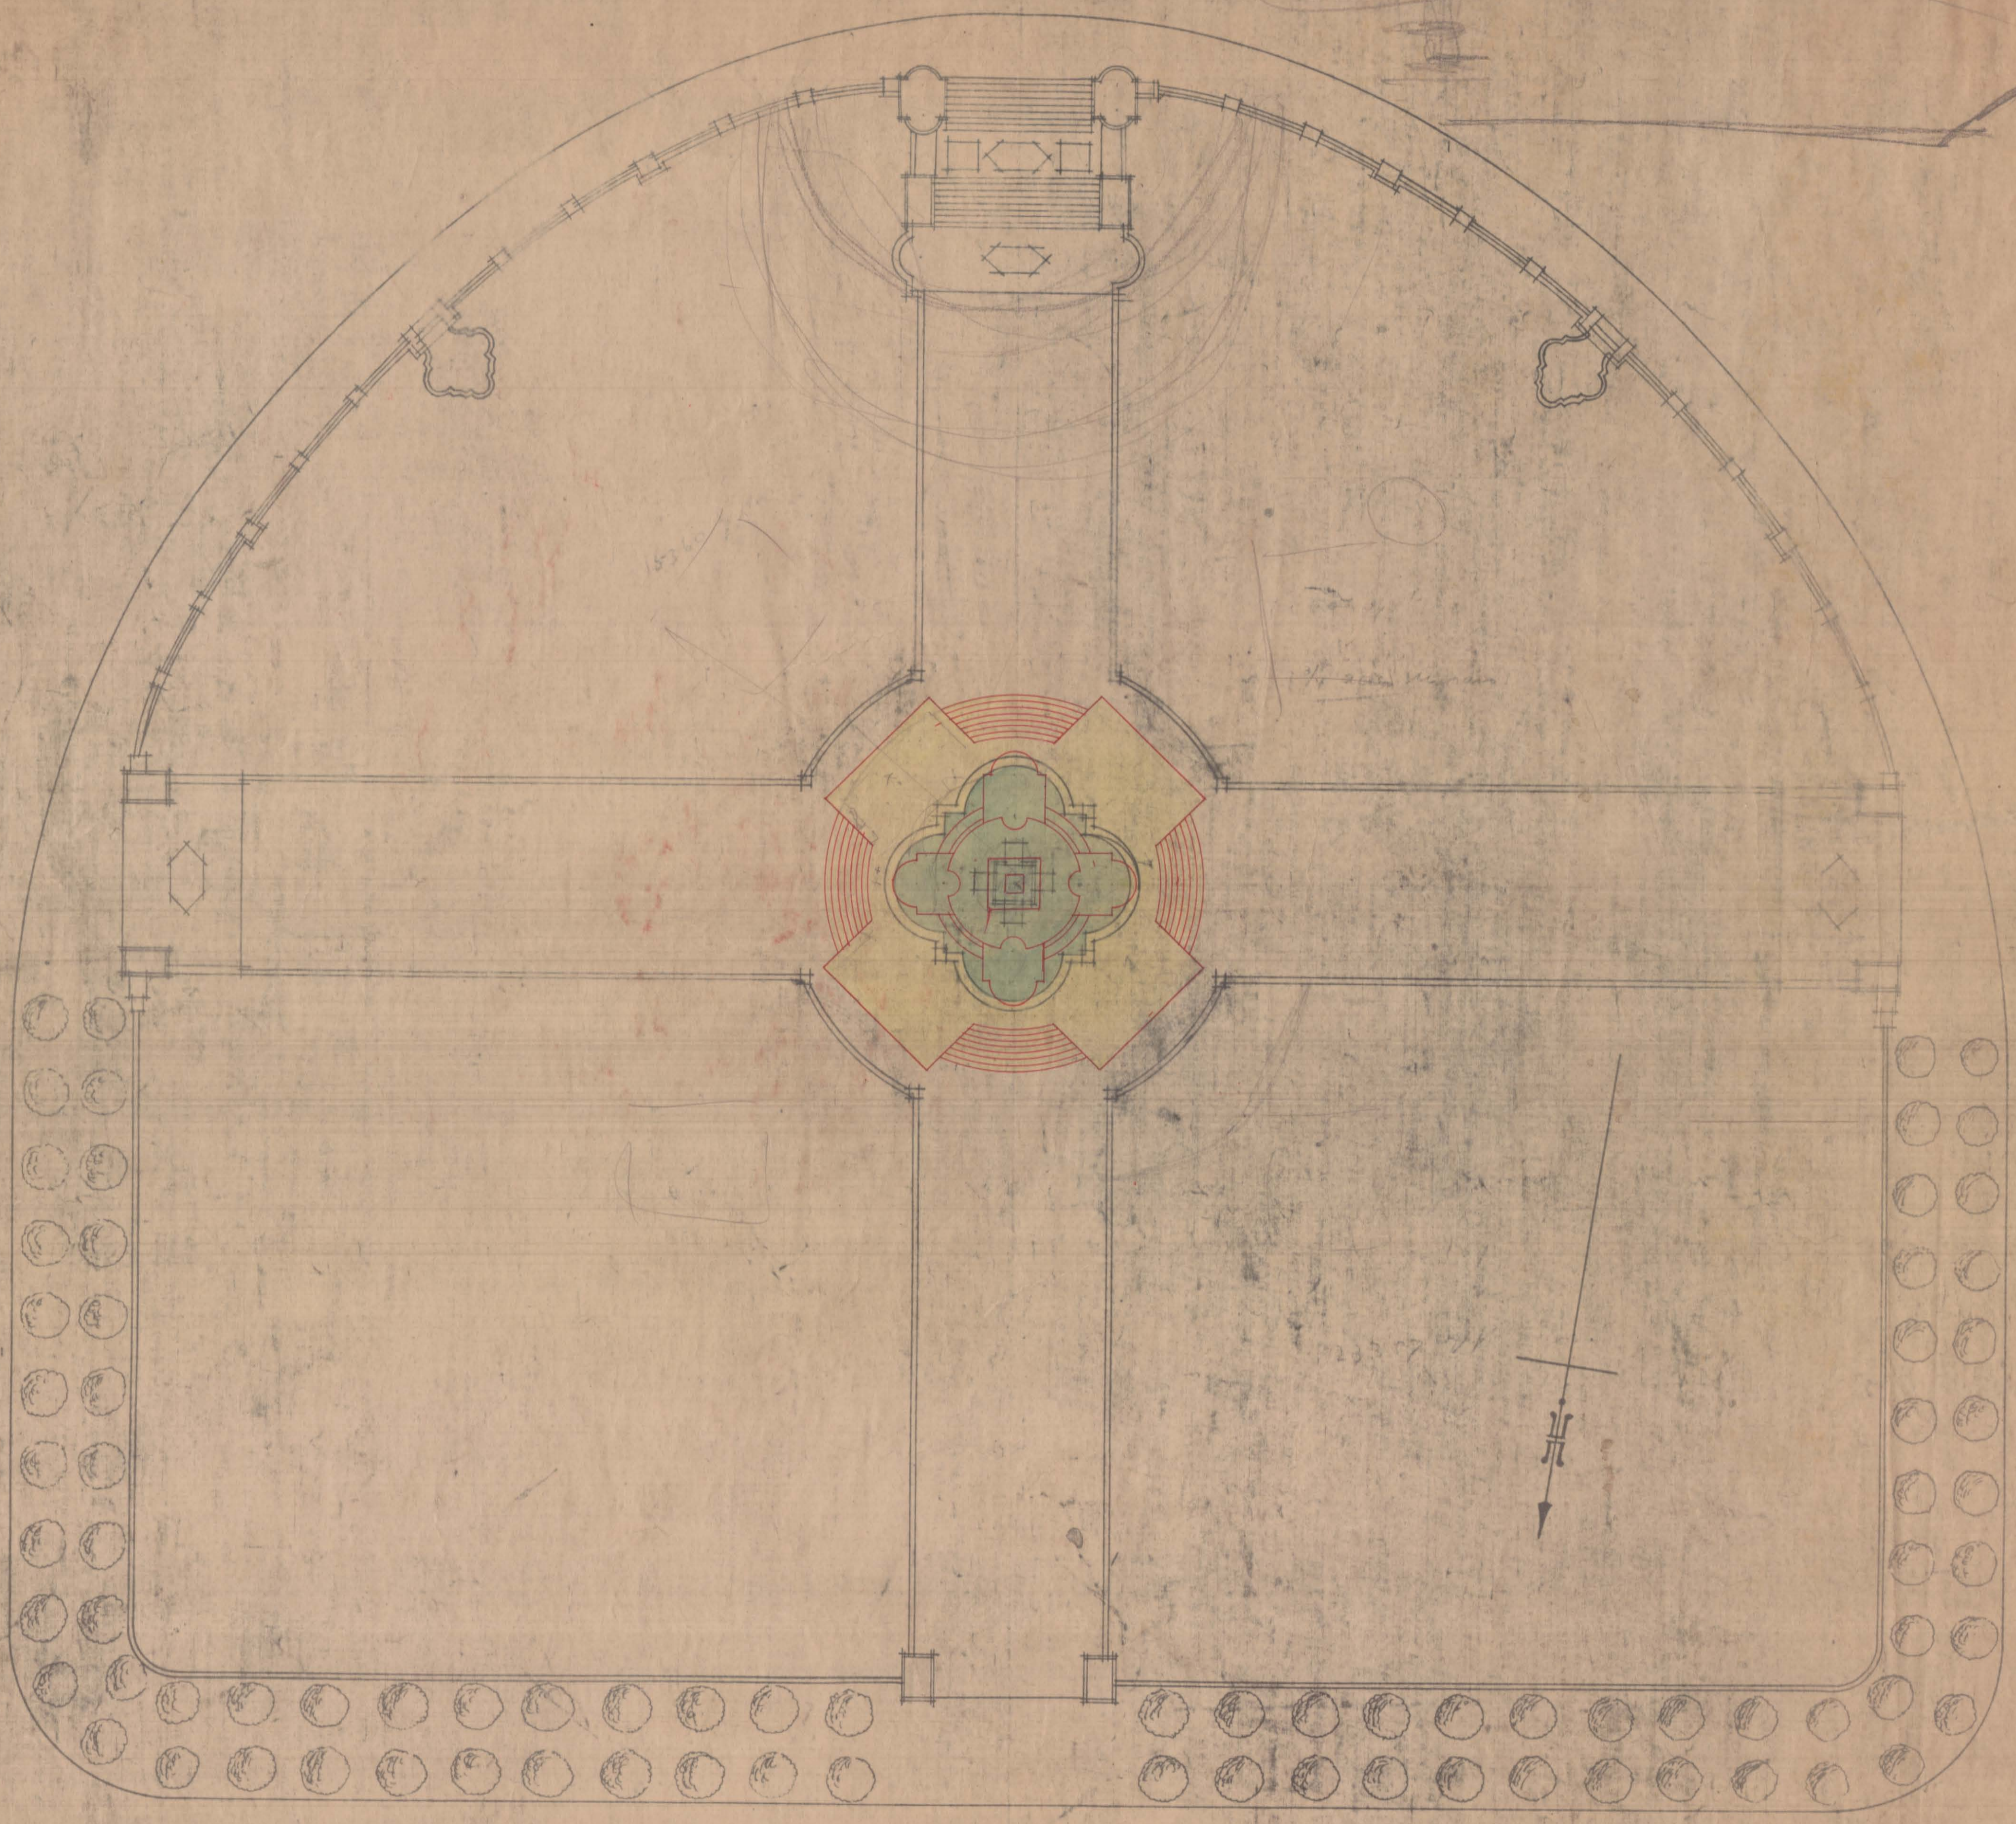

Municipality of Pretoria
Layout of Church Square

PLAN No 850

F. WALTON JAMESON
CIVIL ENGINEER
PRETORIA

CHURCH SQUARE
PLAN No 850

MUNICIPALITY OF PRETORIA
LAYOUT OF CHURCH SQUARE
PLAN No 850
F. WALTON JAMESON
CIVIL ENGINEER