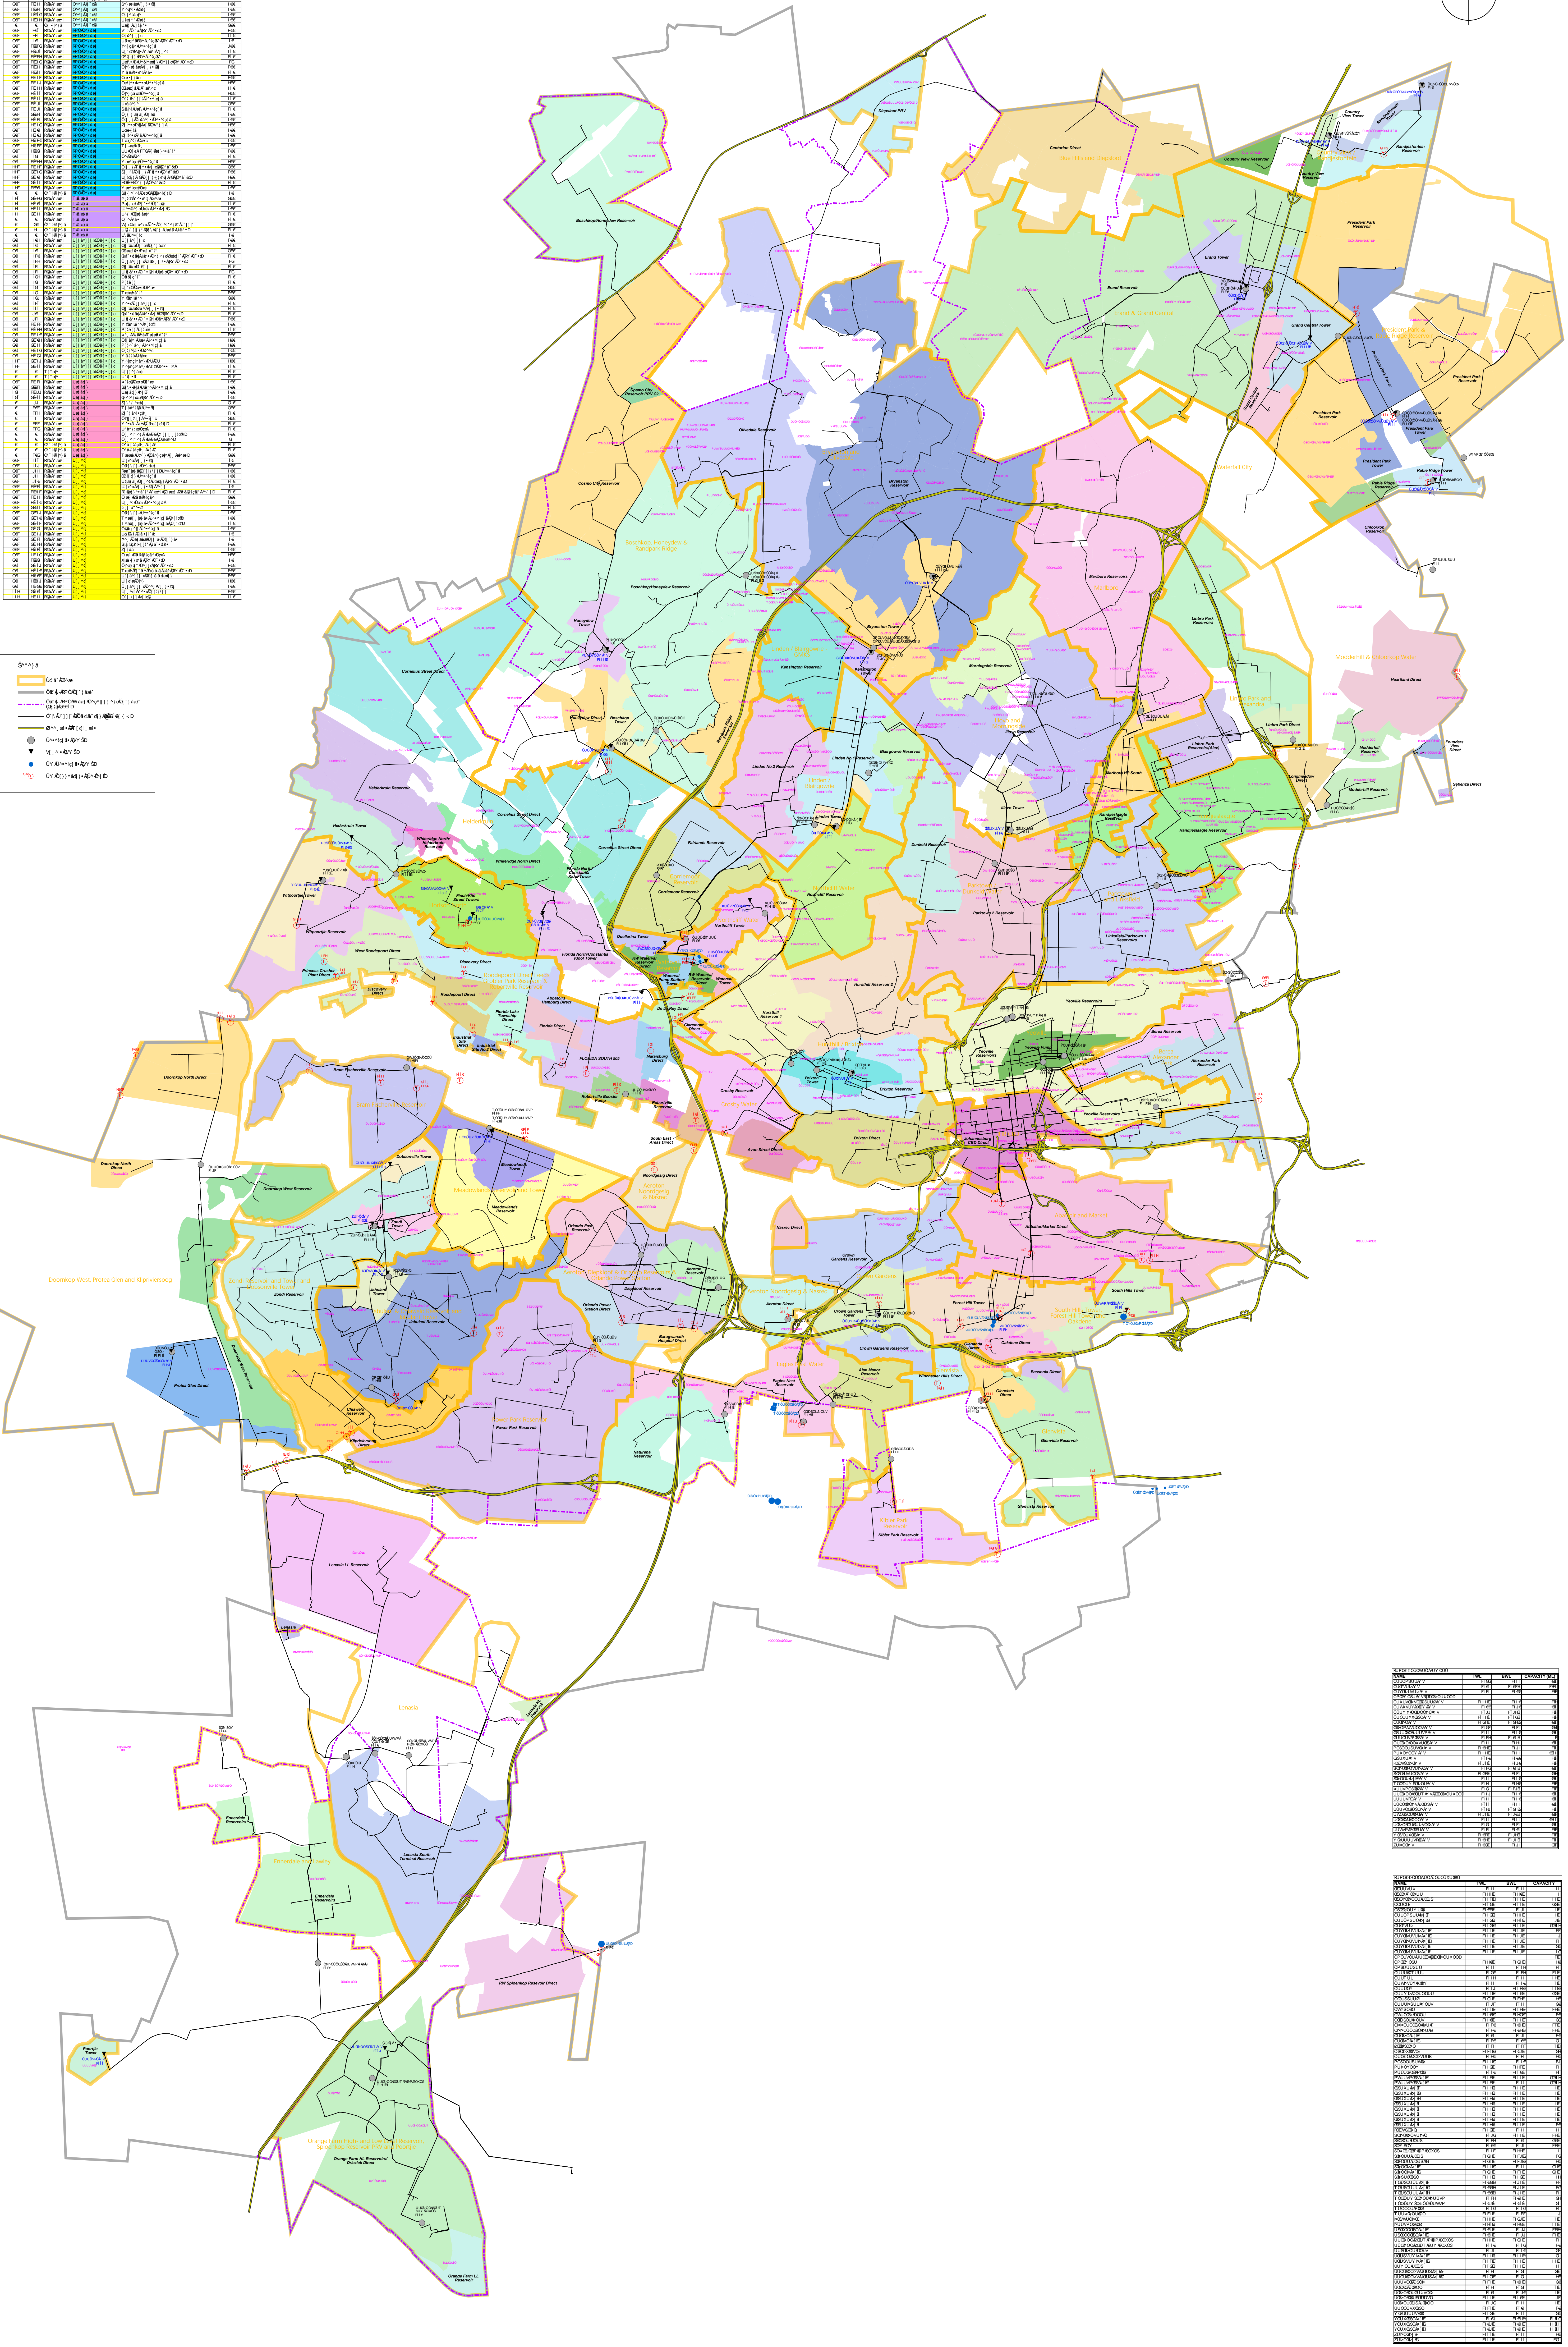

JOHANNESBURG WATER BULK METERS

Legend for symbols and lines:

- Orange line: 100 mm
- Blue line: 150 mm
- Green line: 200 mm
- Red line: 250 mm
- Black line: 300 mm
- Black circle: 100 mm
- Black circle: 150 mm
- Black circle: 200 mm
- Black circle: 250 mm
- Black circle: 300 mm

Scale: 1:10000
U&A: AFK eeee

JOHANNESBURG WATER BULK METERS
061 234 5678