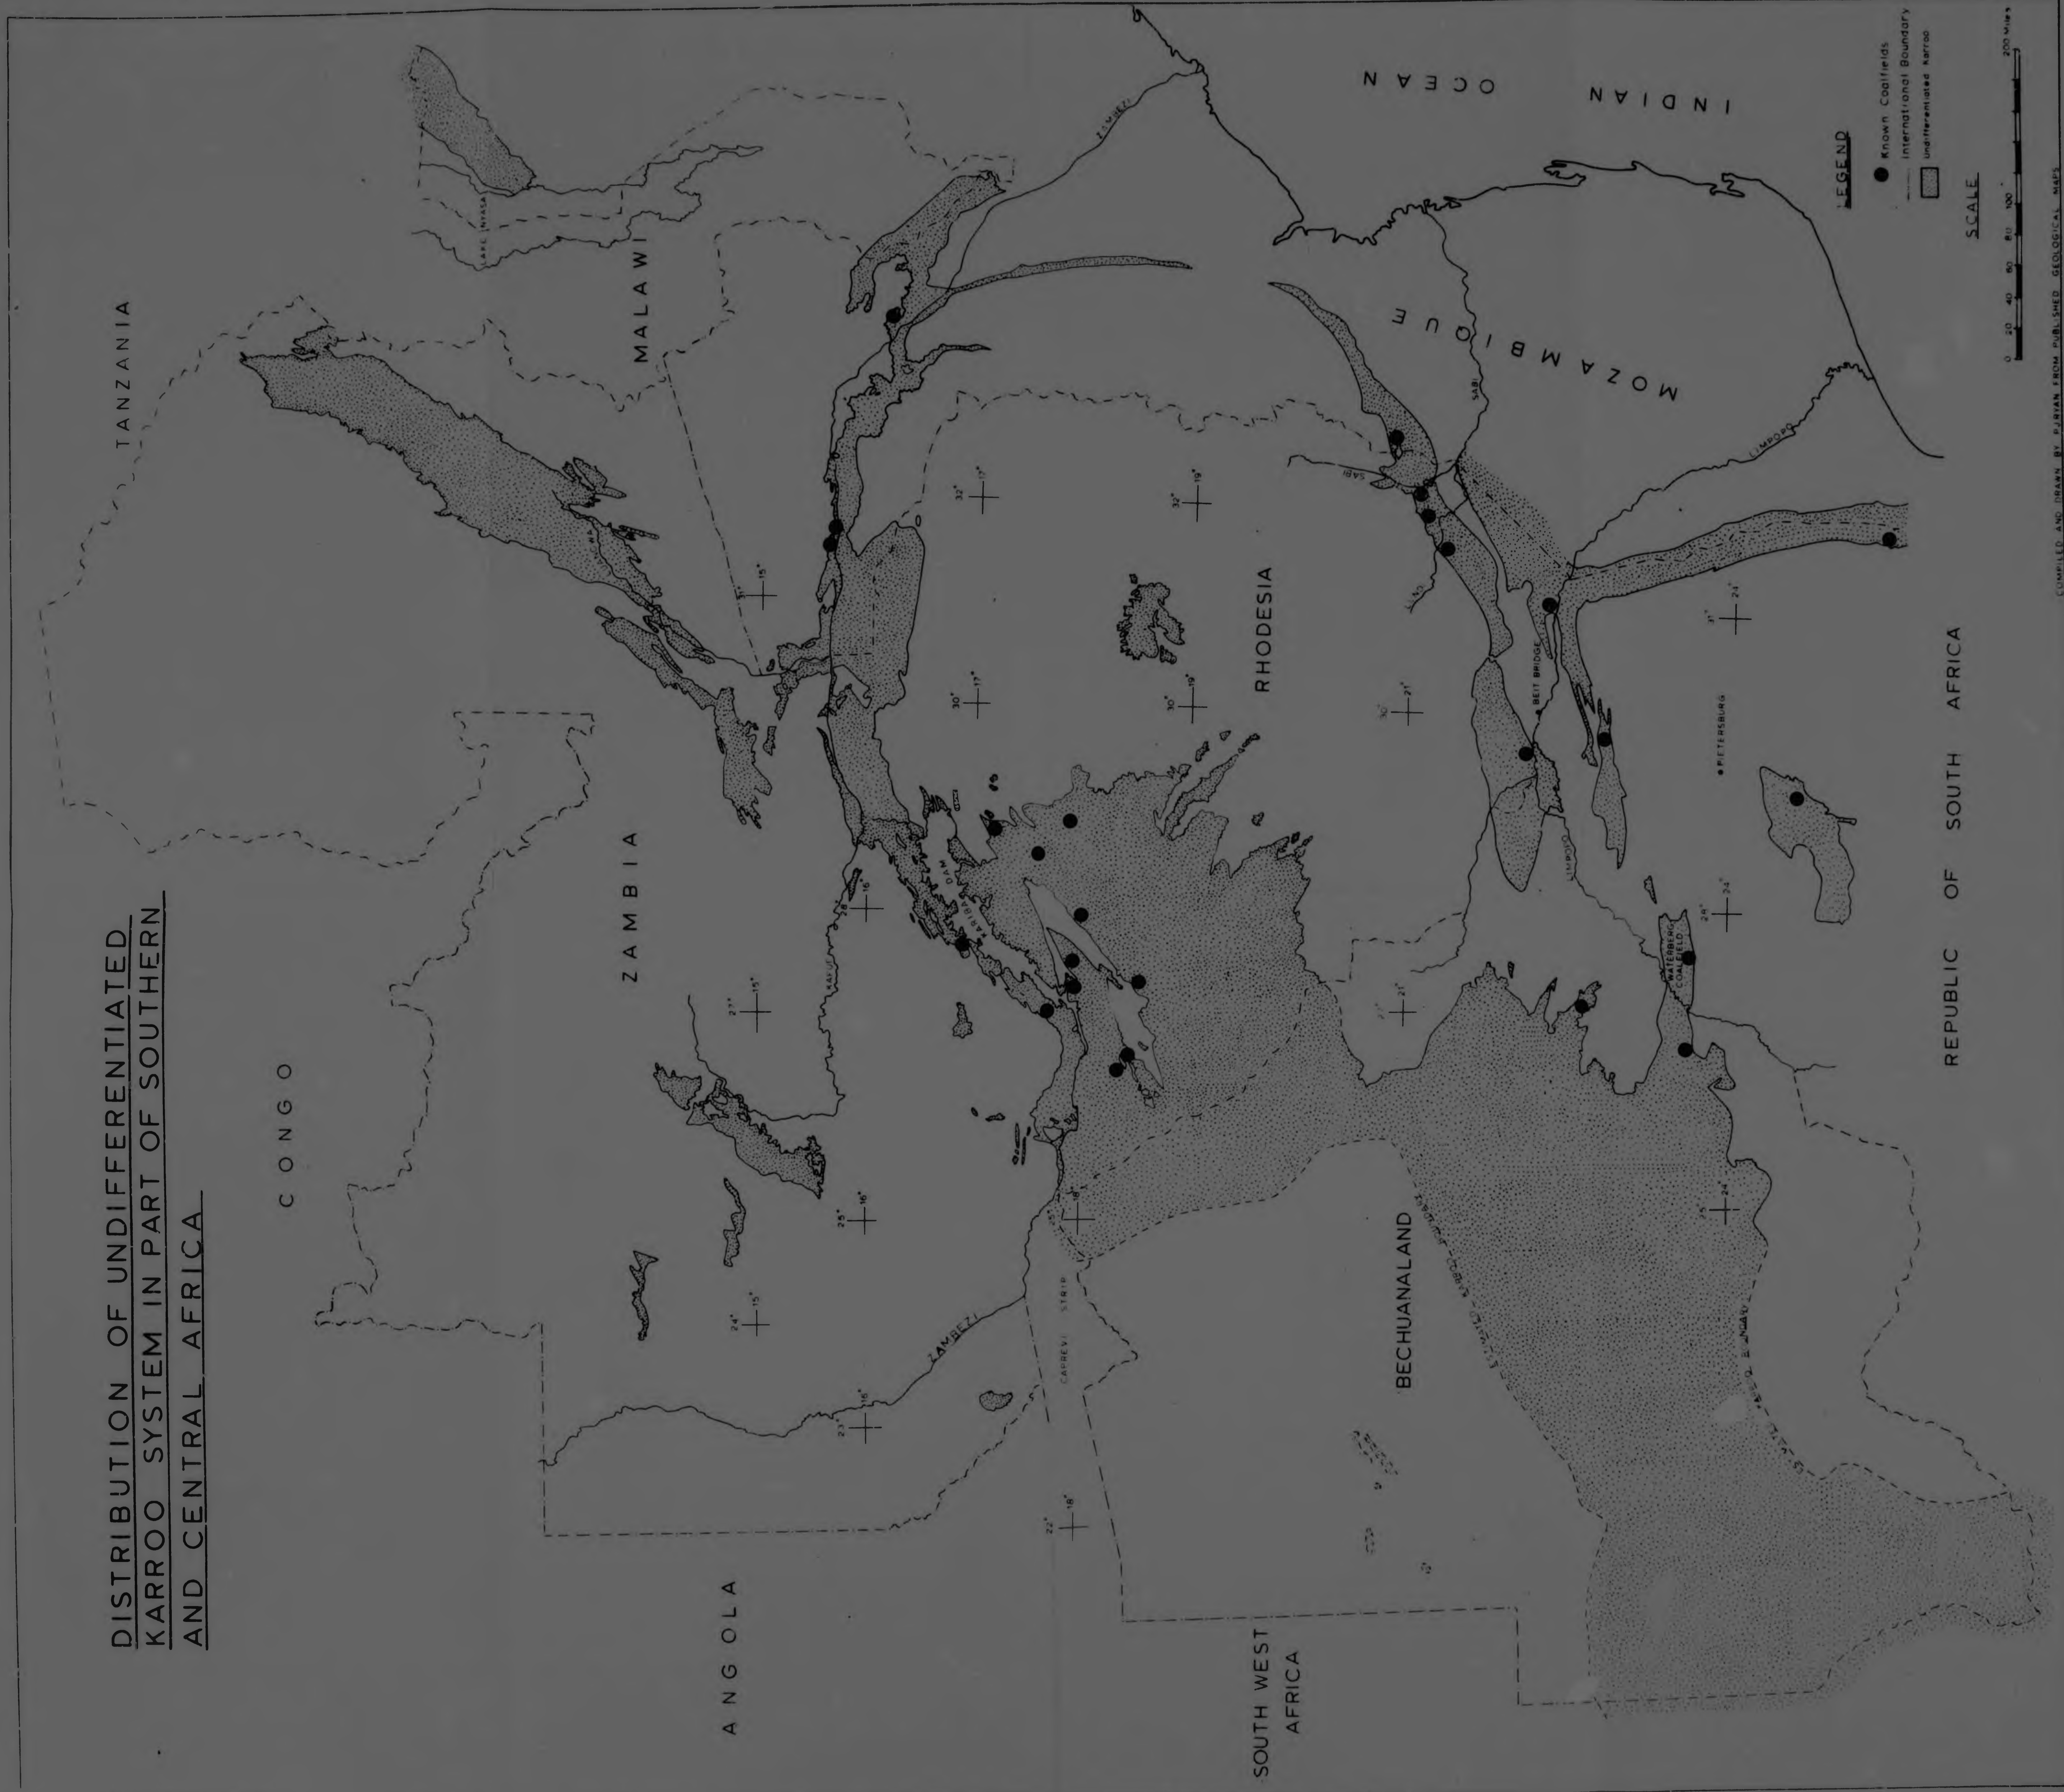

FACIES DISTRIBUTION MAP OF THE ECCA SERIES IN THE KARROO BASIN.

LEGEND

-  NORTHERN ECCA FACIES
-  CENTRAL ECCA FACIES
-  SOUTHERN ECCA FACIES
-  WESTERN ECCA FACIES

SCALE

Compiled and Drawn by P.J. RYAN

DISTRIBUTION OF UNDIFFERENTIATED
KARROO SYSTEM IN PART OF SOUTHERN
AND CENTRAL AFRICA

COMPILED AND DRAWN BY P. VAN DER MERWE FROM PUBLISHED GEOLOGICAL MAPS

DISTRIBUTION OF UNDIFFERENTIATED
KARROO SYSTEM IN PART OF SOUTHERN
AND CENTRAL AFRICA

COMPILED AND DRAWN BY P. RYAN FROM PUBLISHED GEOLOGICAL MAPS

Author Ryan P J

Name of thesis Stratigraphic and Paleocurrent analysis of the Ecca series and lowermost Beaufort Beds in the Karoo Basin of South Africa 1967

PUBLISHER:

University of the Witwatersrand, Johannesburg