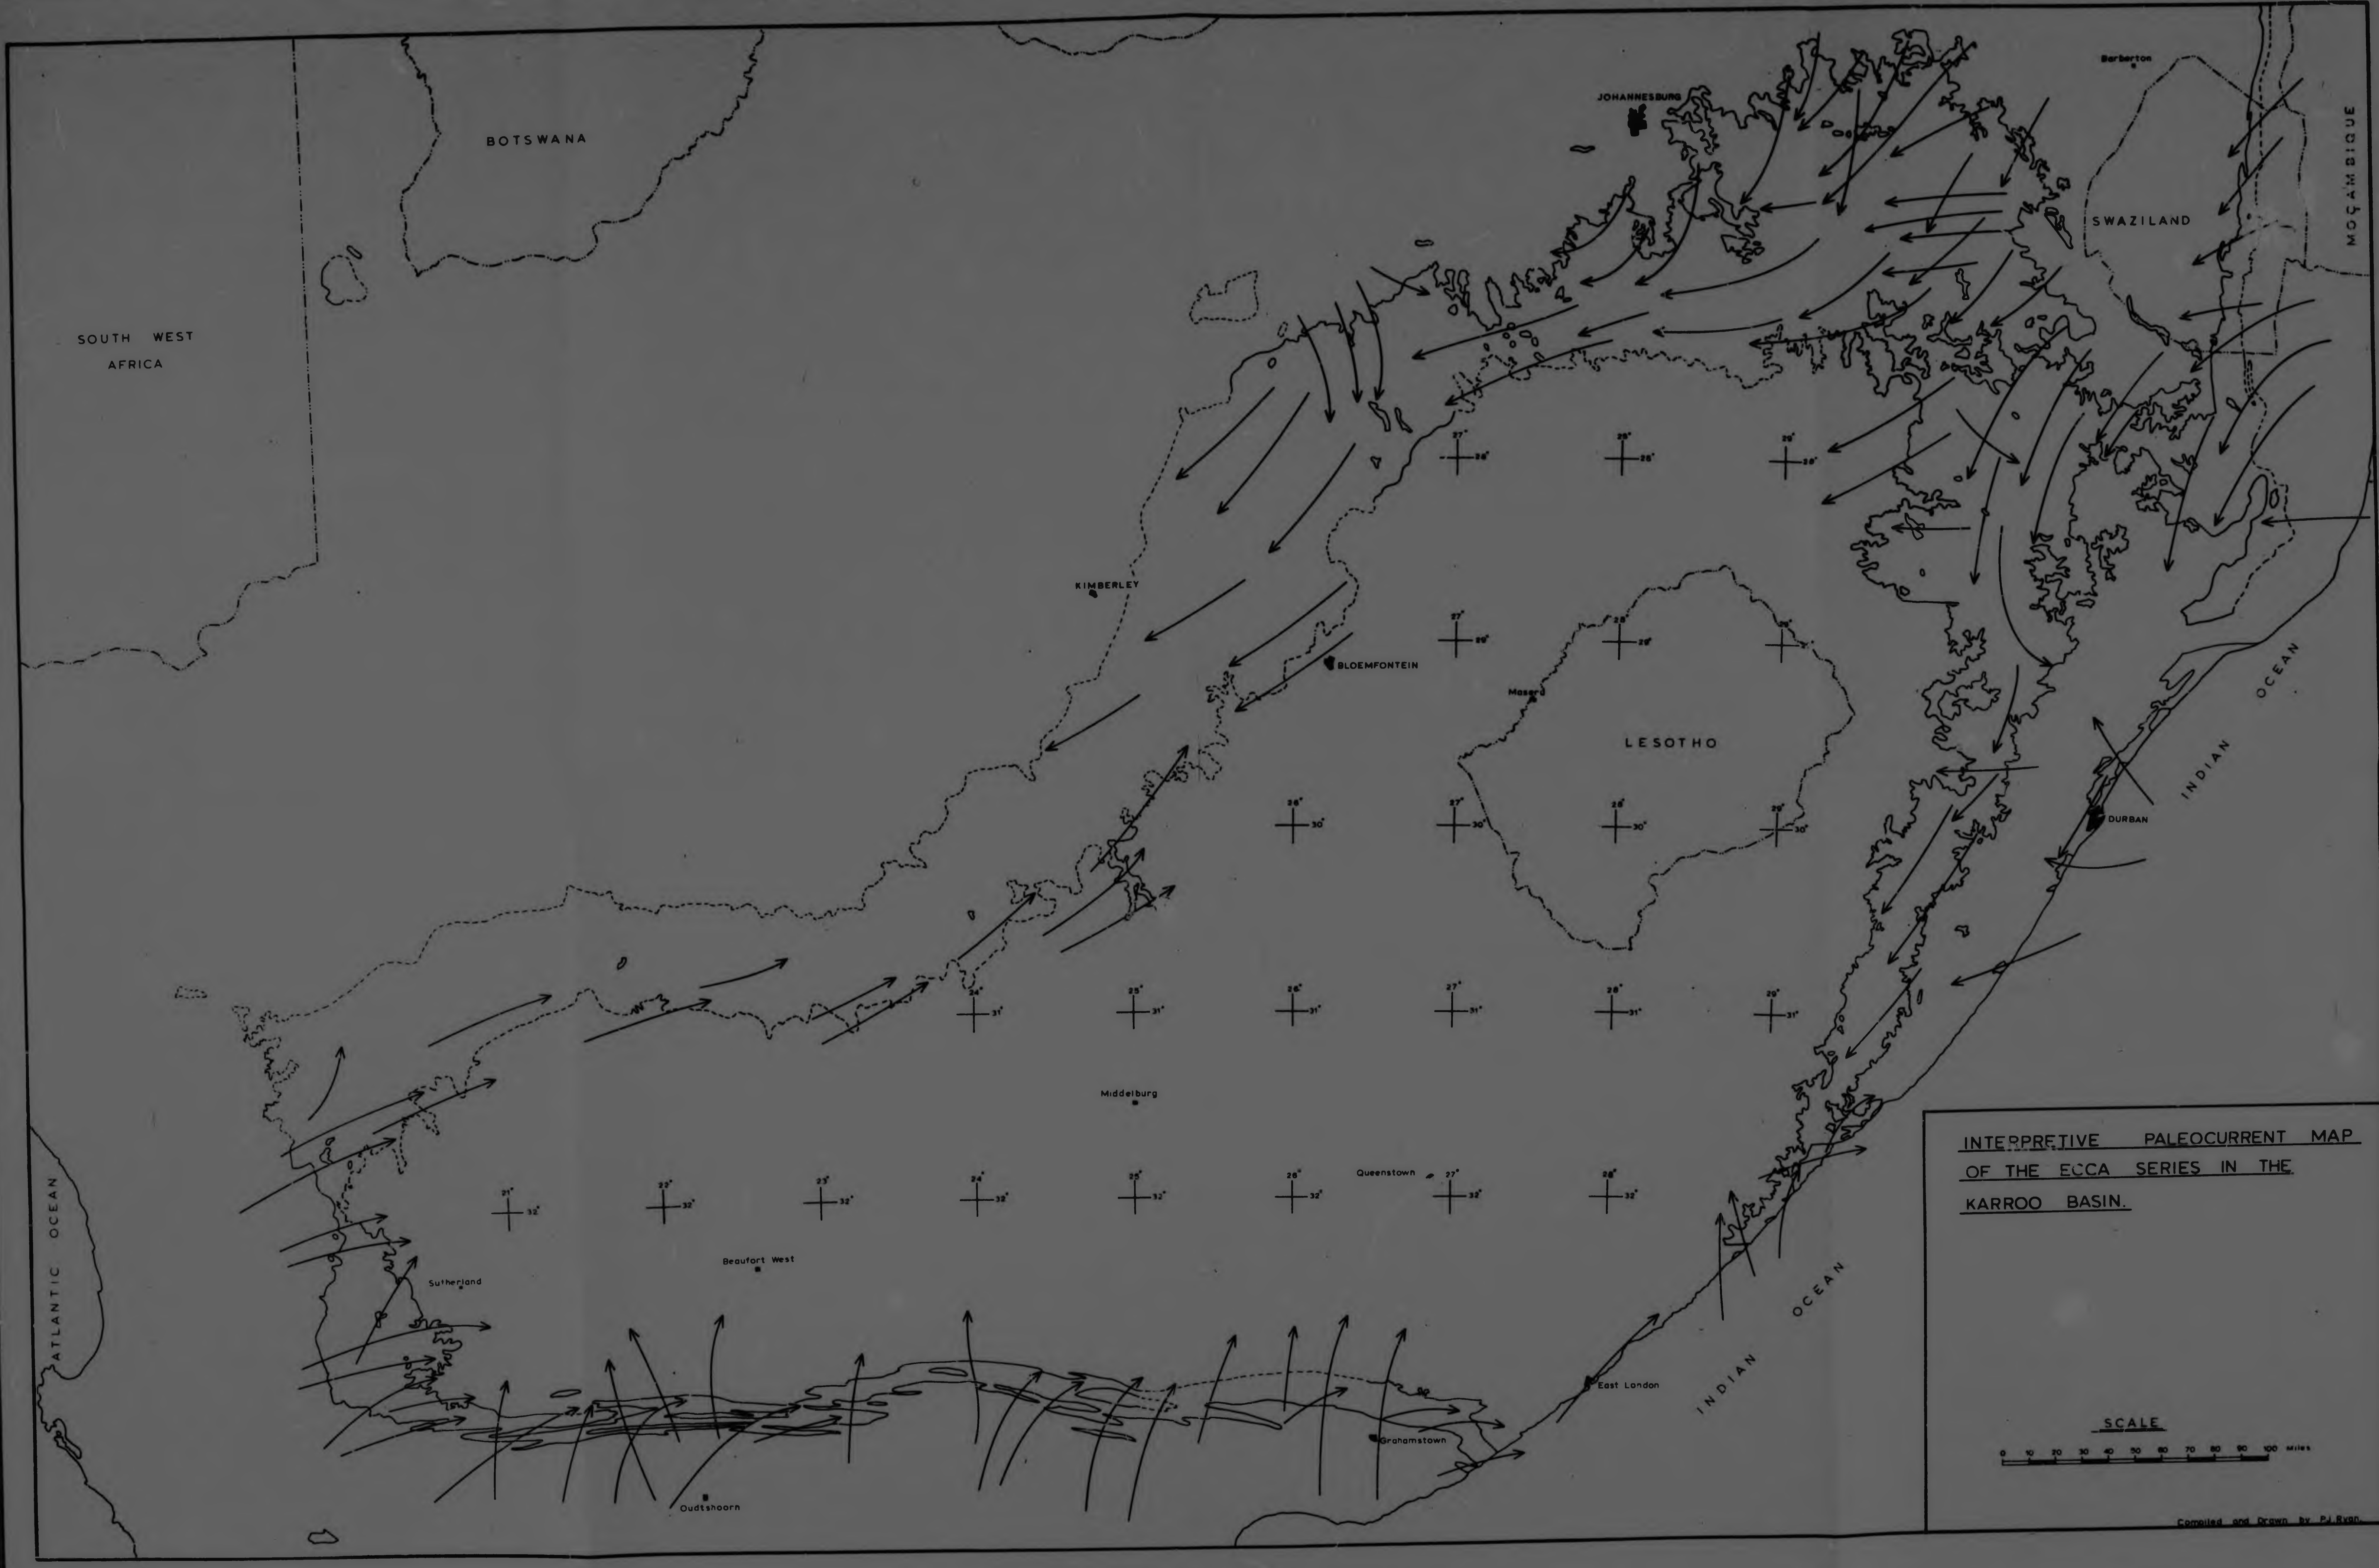

FACIES DISTRIBUTION MAP OF THE ECCA SERIES IN THE KARROO BASIN.

LEGEND

-  NORTHERN ECCA FACIES
-  CENTRAL ECCA FACIES
-  SOUTHERN ECCA FACIES
-  WESTERN ECCA FACIES

SCALE

Compiled and Drawn by P.J. RYAN

DISTRIBUTION OF UNDIFFERENTIATED
KARROO SYSTEM IN PART OF SOUTHERN
AND CENTRAL AFRICA

COMPILED AND DRAWN BY P. VAN DER MERWE FROM PUBLISHED GEOLOGICAL MAPS

DISTRIBUTION OF UNDIFFERENTIATED
KARROO SYSTEM IN PART OF SOUTHERN
AND CENTRAL AFRICA

COMPILED AND DRAWN BY P. RYAN FROM PUBLISHED GEOLOGICAL MAPS

Author Ryan P J

Name of thesis Stratigraphic and Paleocurrent analysis of the Ecca series and lowermost Beaufort Beds in the Karoo Basin of South Africa 1967

PUBLISHER:

University of the Witwatersrand, Johannesburg