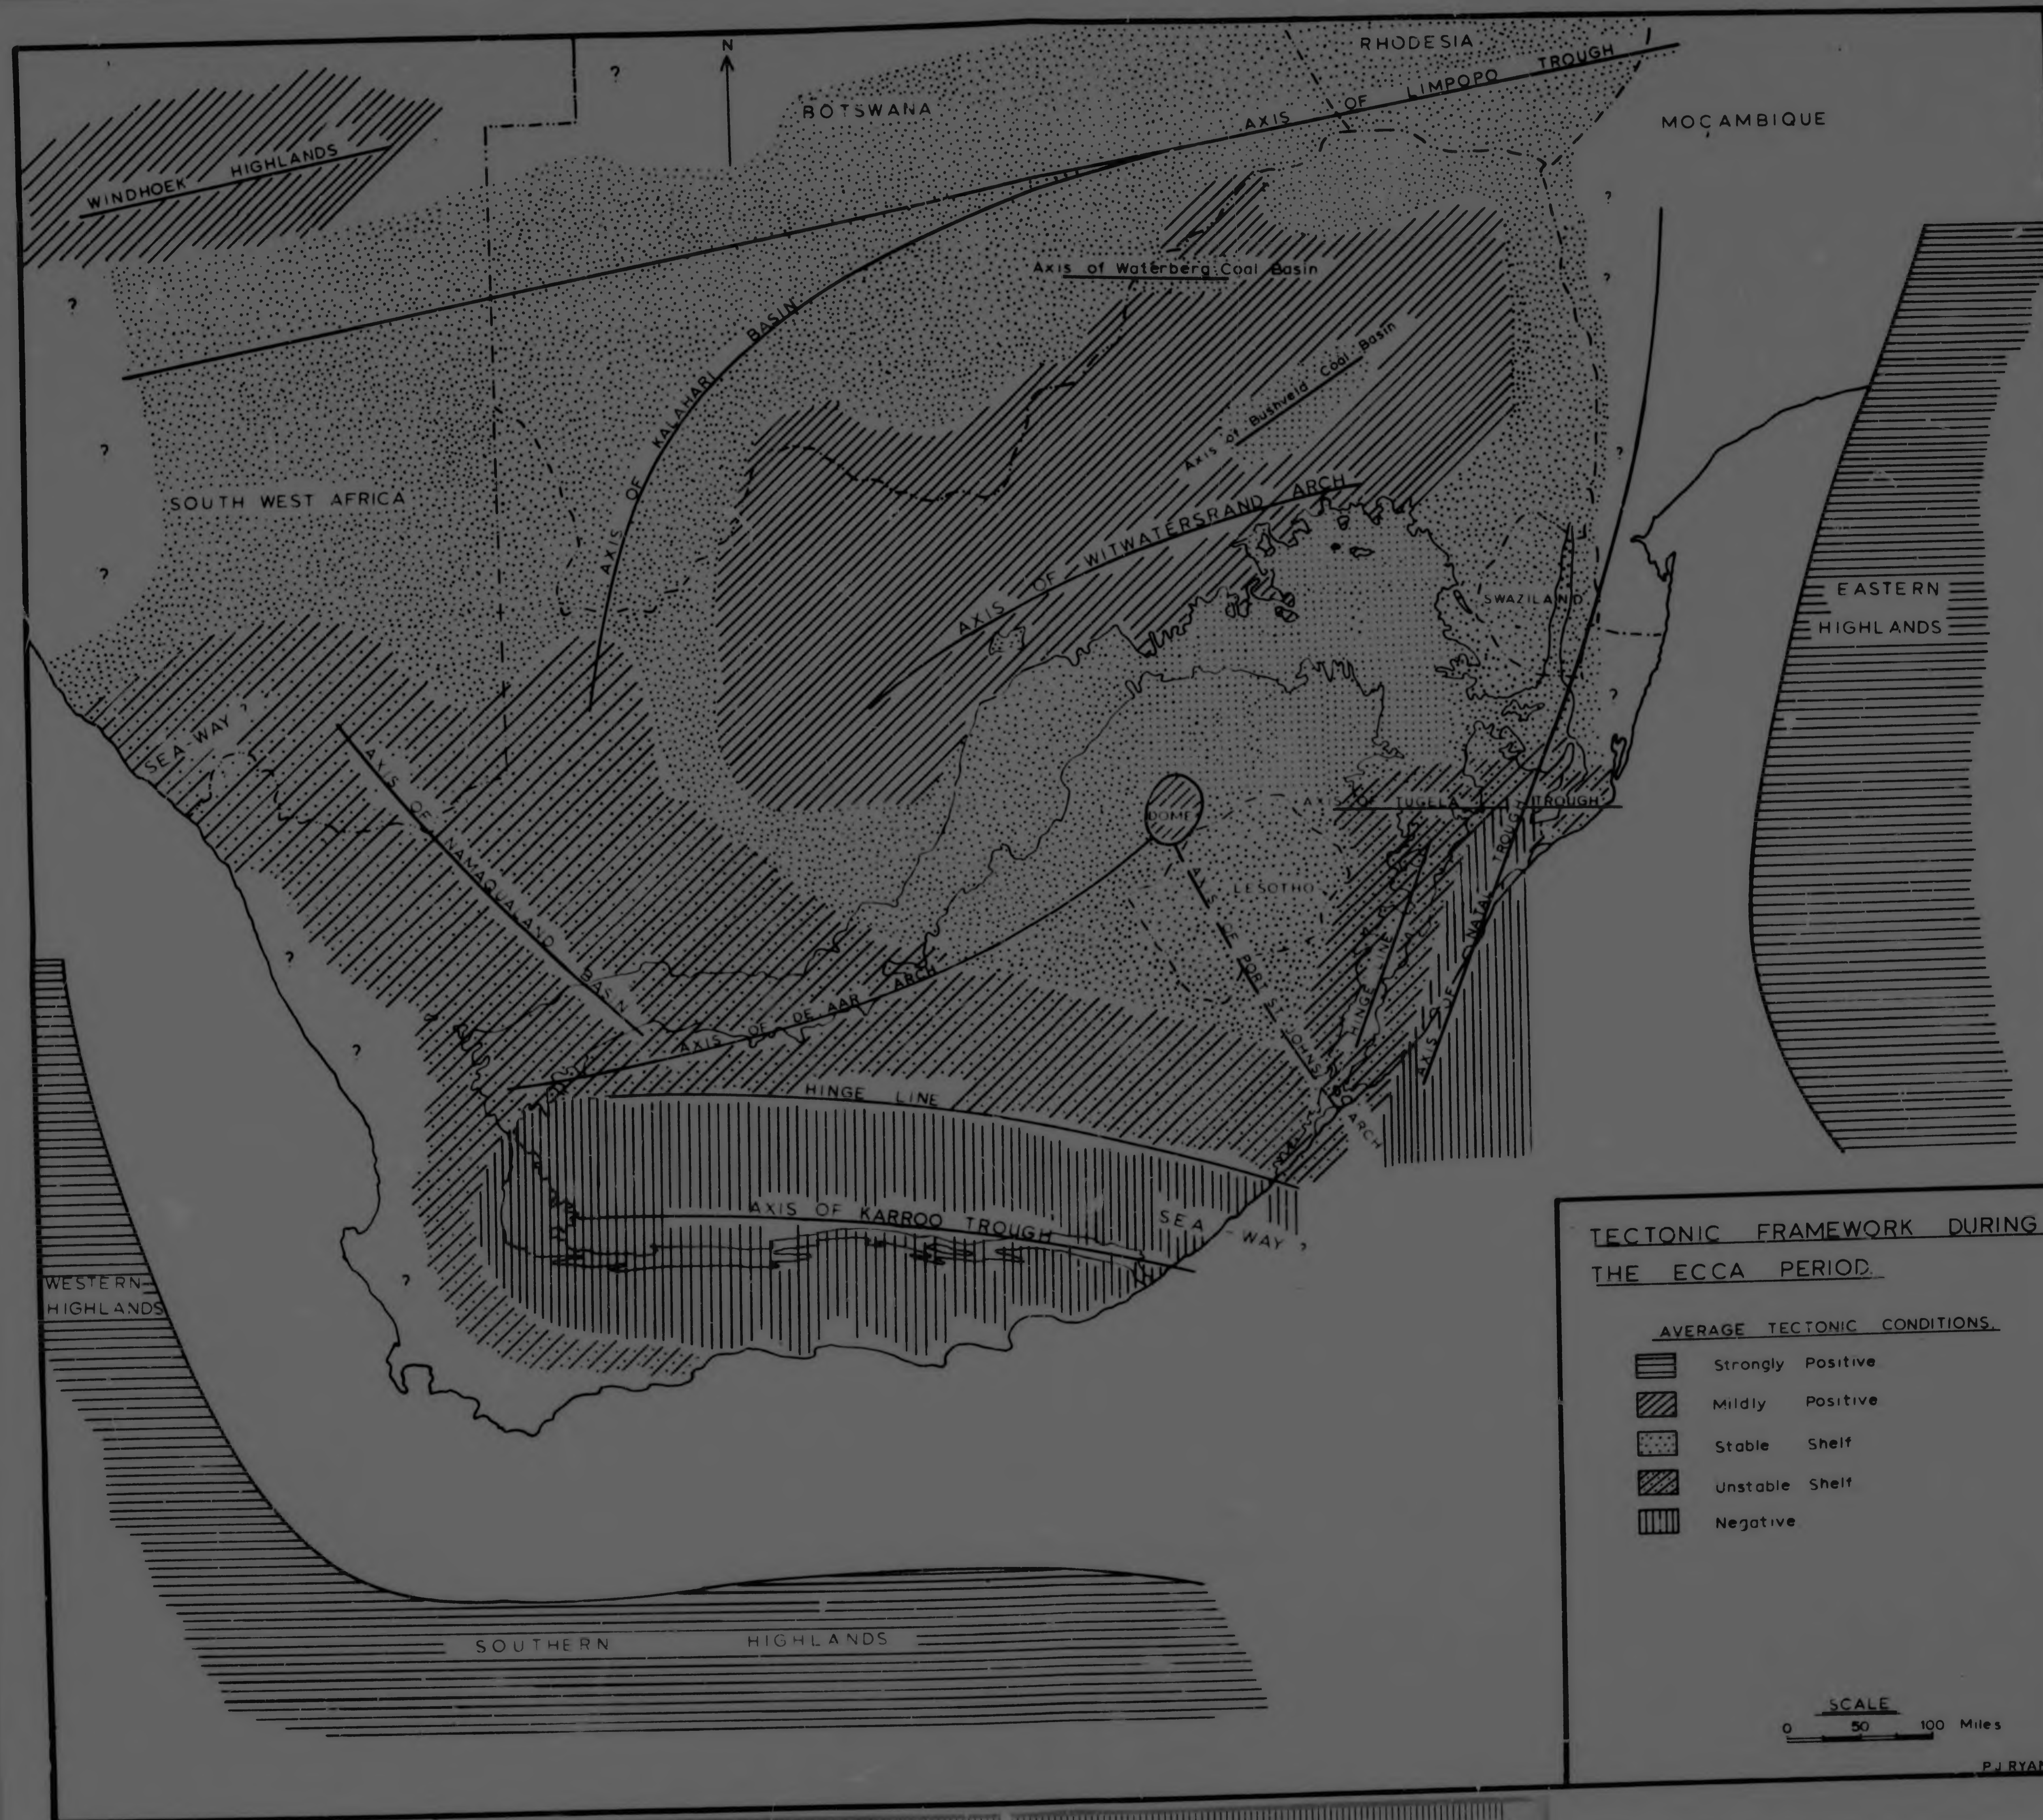

FACIES DISTRIBUTION MAP OF THE ECCA SERIES IN THE KARROO BASIN.

LEGEND

-  NORTHERN ECCA FACIES
-  CENTRAL ECCA FACIES
-  SOUTHERN ECCA FACIES
-  WESTERN ECCA FACIES

SCALE

Compiled and Drawn by P.J. RYAN

DISTRIBUTION OF UNDIFFERENTIATED
KARROO SYSTEM IN PART OF SOUTHERN
AND CENTRAL AFRICA

COMPILED AND DRAWN BY P. VAN DER MERWE FROM PUBLISHED GEOLOGICAL MAPS

DISTRIBUTION OF UNDIFFERENTIATED
KARROO SYSTEM IN PART OF SOUTHERN
AND CENTRAL AFRICA

COMPILED AND DRAWN BY P. RYAN FROM PUBLISHED GEOLOGICAL MAPS

Author Ryan P J

Name of thesis Stratigraphic and Paleocurrent analysis of the Ecca series and lowermost Beaufort Beds in the Karoo Basin of South Africa 1967

PUBLISHER:

University of the Witwatersrand, Johannesburg