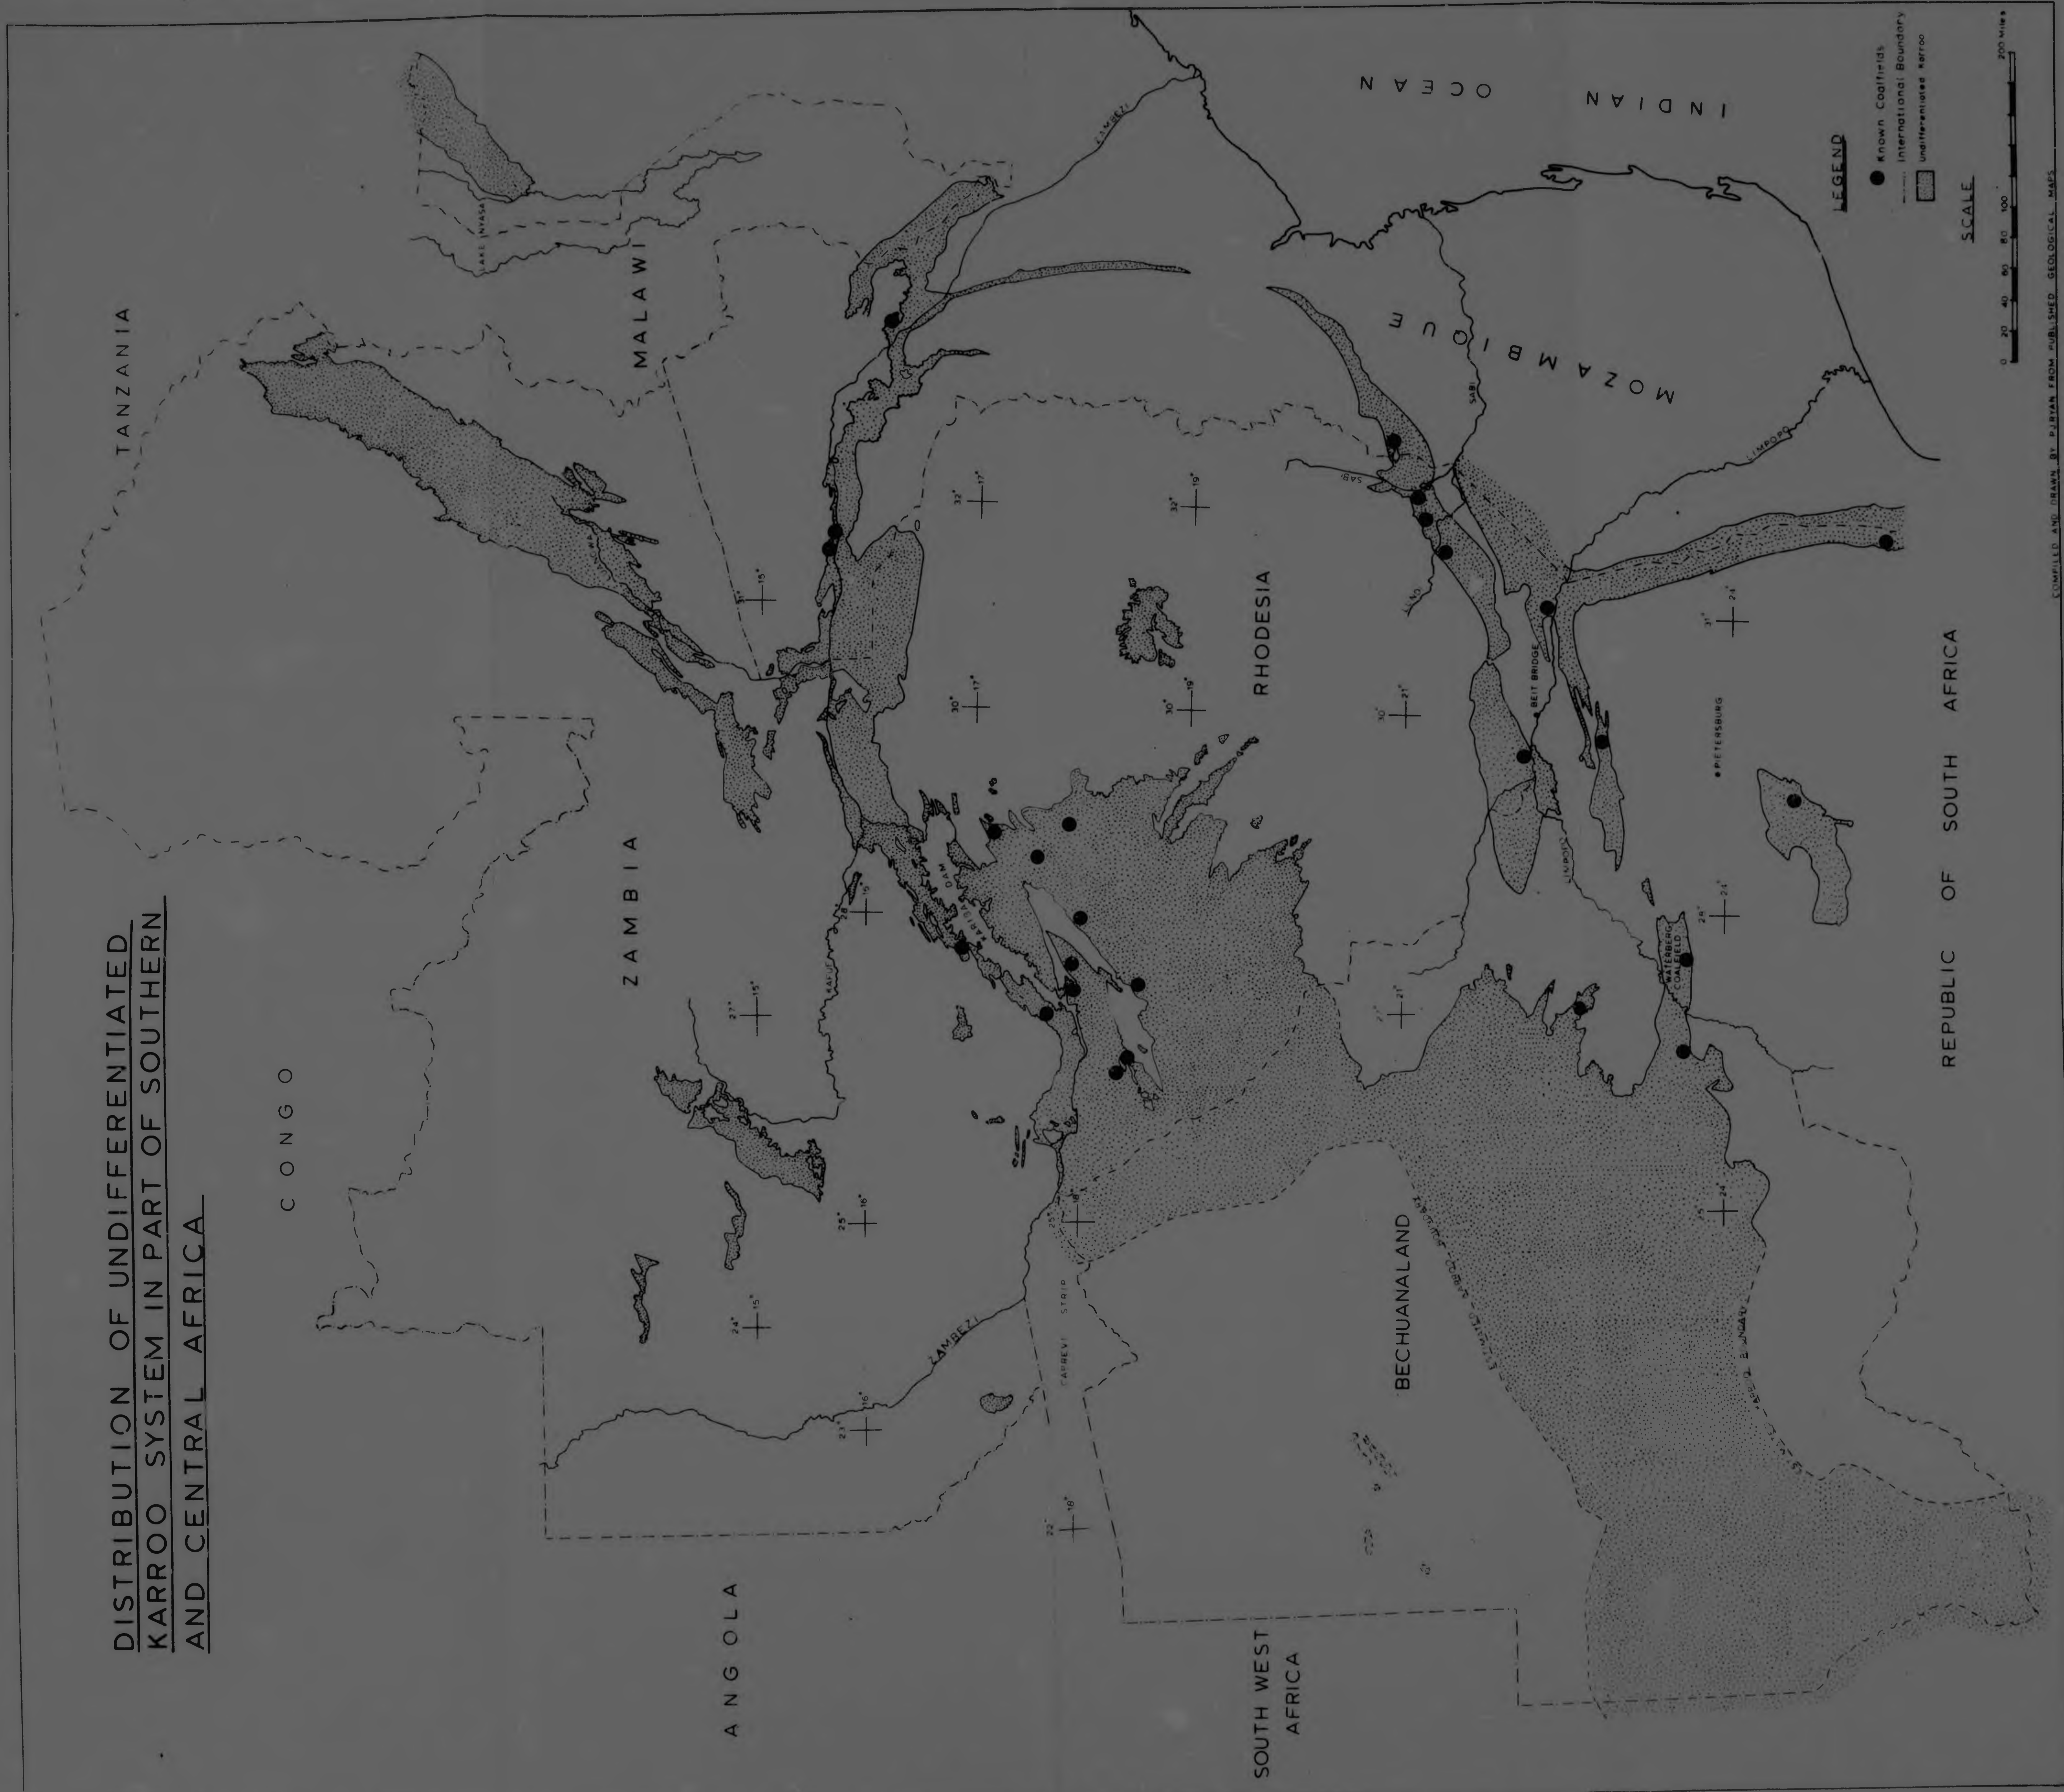

FACIES DISTRIBUTION MAP OF THE ECCA SERIES IN THE KARROO BASIN.

LEGEND

-  NORTHERN ECCA FACIES
-  CENTRAL ECCA FACIES
-  SOUTHERN ECCA FACIES
-  WESTERN ECCA FACIES

SCALE

Compiled and Drawn by P.J. RYAN

DISTRIBUTION OF UNDIFFERENTIATED
KARROO SYSTEM IN PART OF SOUTHERN
AND CENTRAL AFRICA

COMPILED AND DRAWN BY P. VAN DER MERWE FROM PUBLISHED GEOLOGICAL MAPS

DISTRIBUTION OF UNDIFFERENTIATED
KARROO SYSTEM IN PART OF SOUTHERN
AND CENTRAL AFRICA

COMPILED AND DRAWN BY P. RYAN FROM PUBLISHED GEOLOGICAL MAPS

Author Ryan P J

Name of thesis Stratigraphic and Paleocurrent analysis of the Ecca series and lowermost Beaufort Beds in the Karoo Basin of South Africa 1967

PUBLISHER:

University of the Witwatersrand, Johannesburg