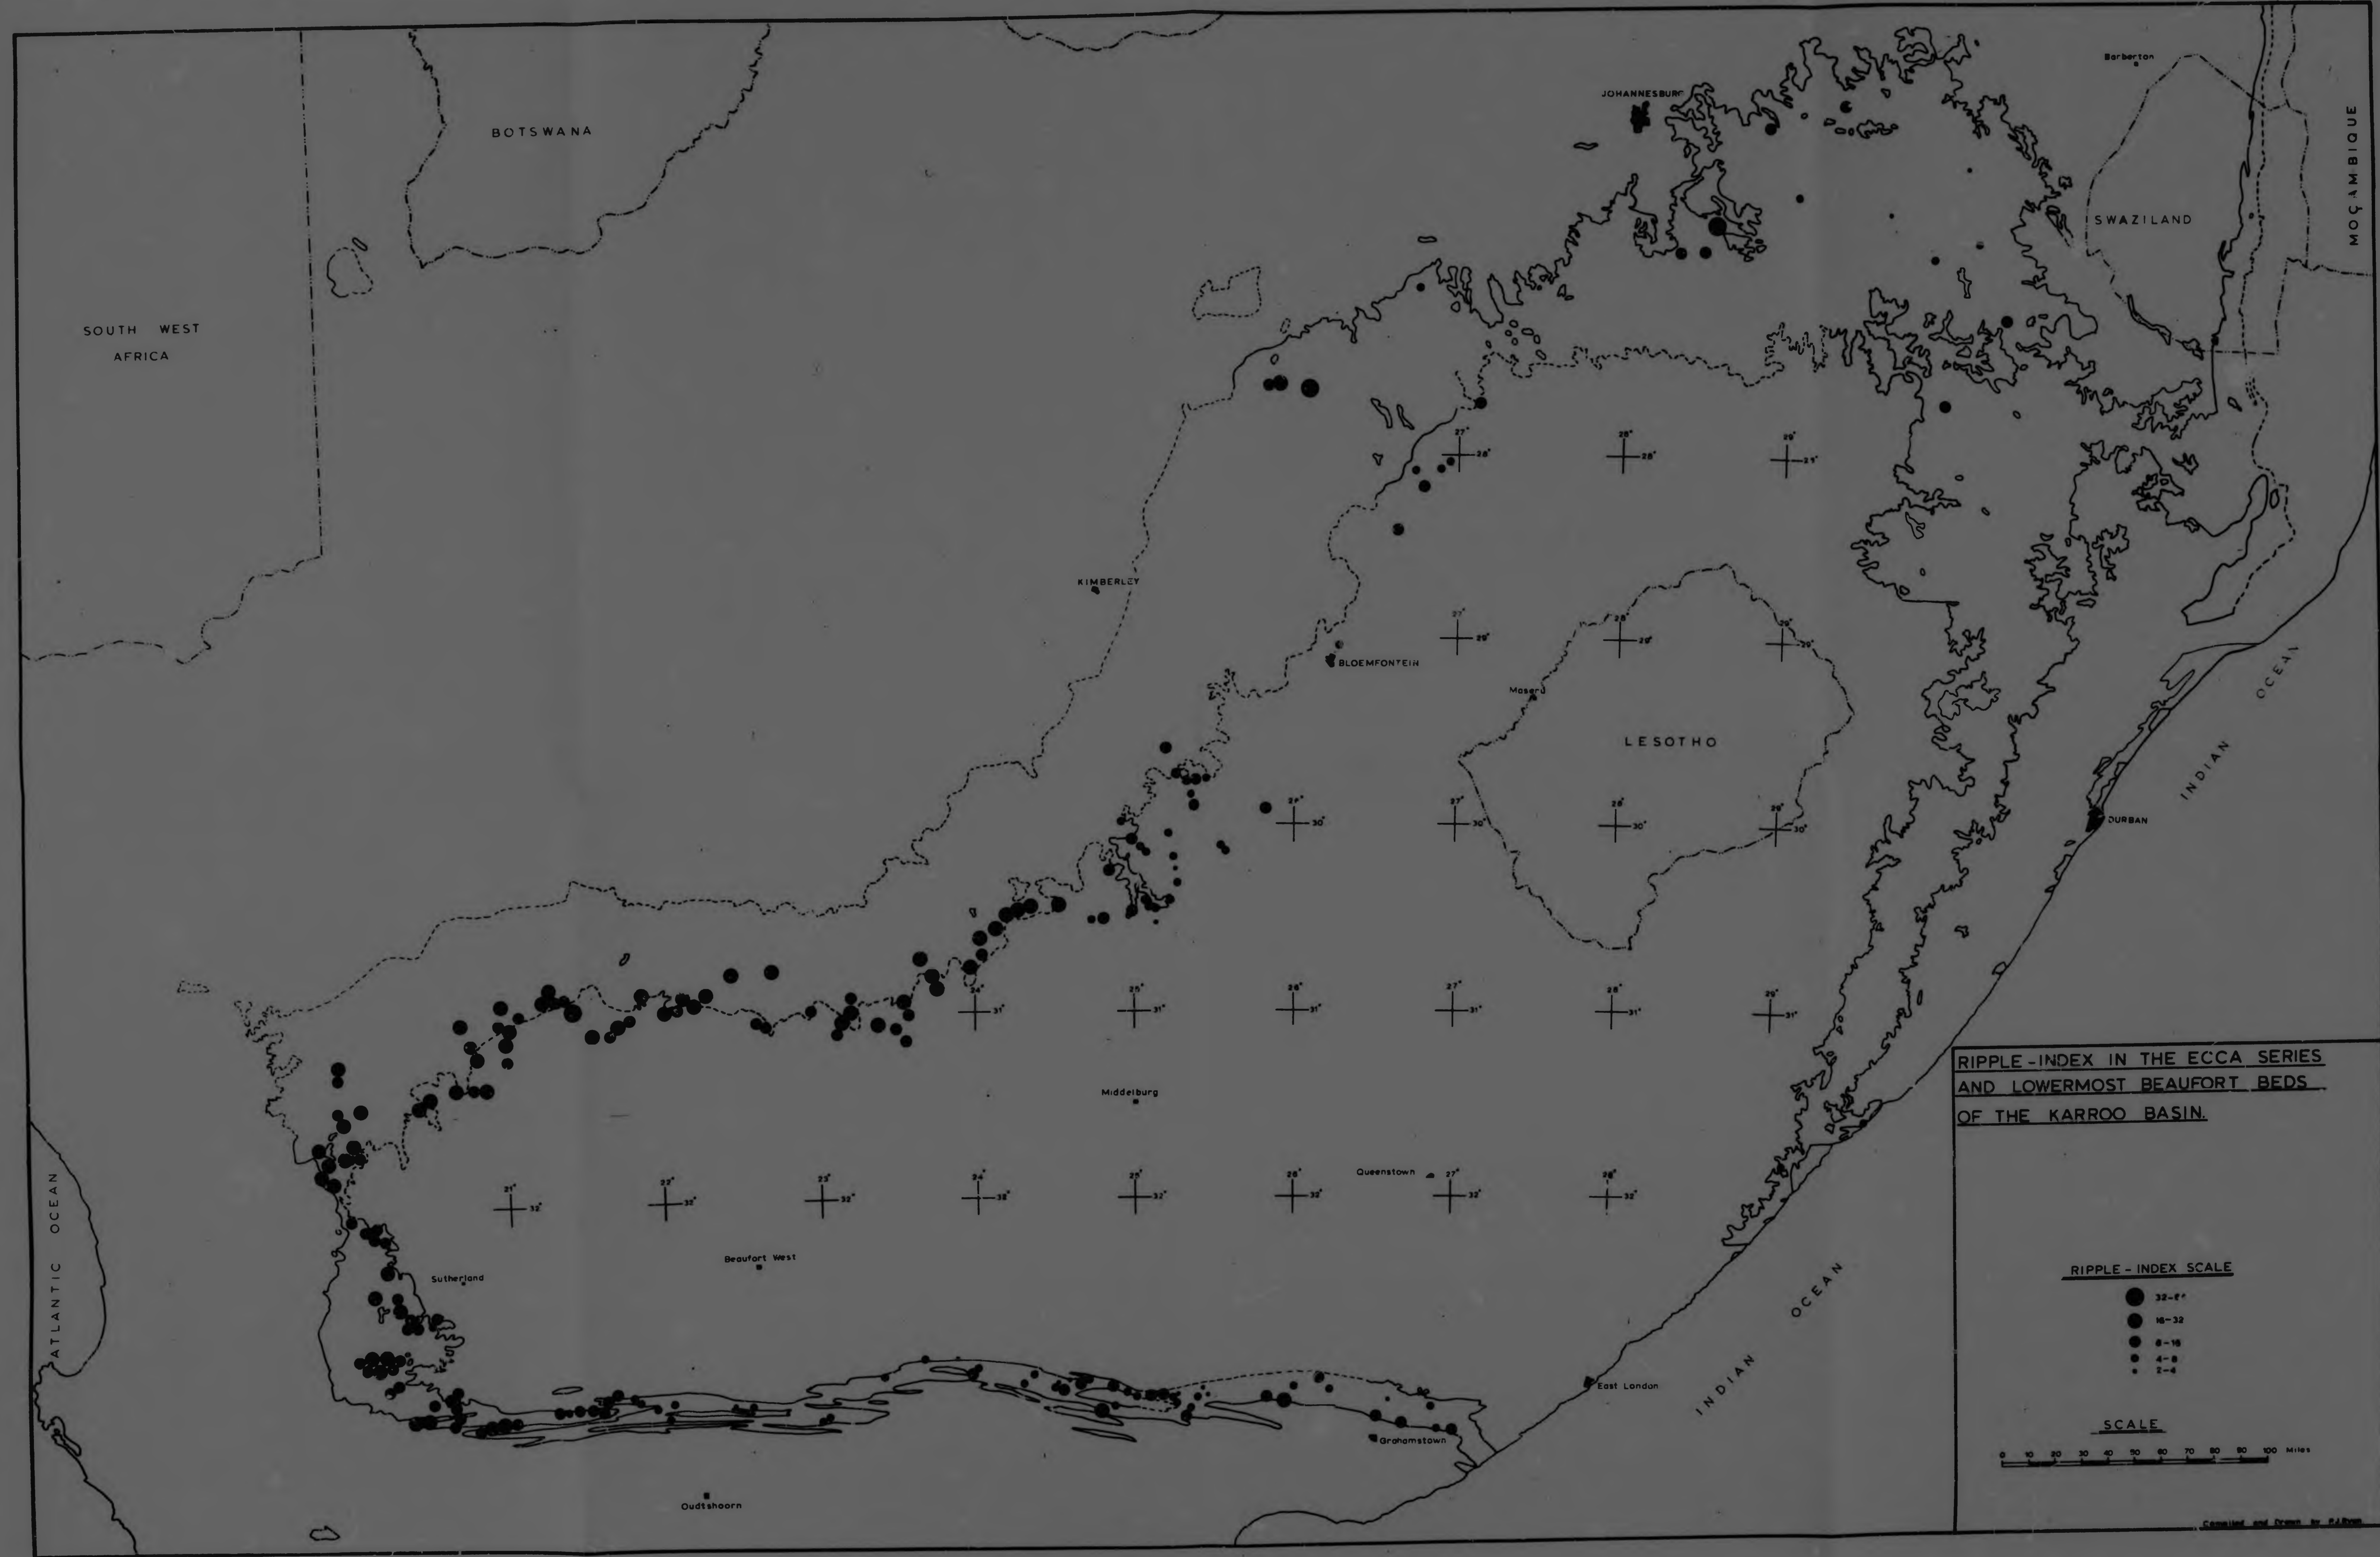

FACIES DISTRIBUTION MAP OF THE ECCA SERIES IN THE KARROO BASIN.

LEGEND

-  NORTHERN ECCA FACIES
-  CENTRAL ECCA FACIES
-  SOUTHERN ECCA FACIES
-  WESTERN ECCA FACIES

SCALE

Compiled and Drawn by P.J. RYAN

DISTRIBUTION OF UNDIFFERENTIATED
KARROO SYSTEM IN PART OF SOUTHERN
AND CENTRAL AFRICA

COMPILED AND DRAWN BY P. VAN DER MERWE FROM PUBLISHED GEOLOGICAL MAPS

DISTRIBUTION OF UNDIFFERENTIATED
KARROO SYSTEM IN PART OF SOUTHERN
AND CENTRAL AFRICA

COMPILED AND DRAWN BY P. RYAN FROM PUBLISHED GEOLOGICAL MAPS

Author Ryan P J

Name of thesis Stratigraphic and Paleocurrent analysis of the Ecca series and lowermost Beaufort Beds in the Karoo Basin of South Africa 1967

PUBLISHER:

University of the Witwatersrand, Johannesburg