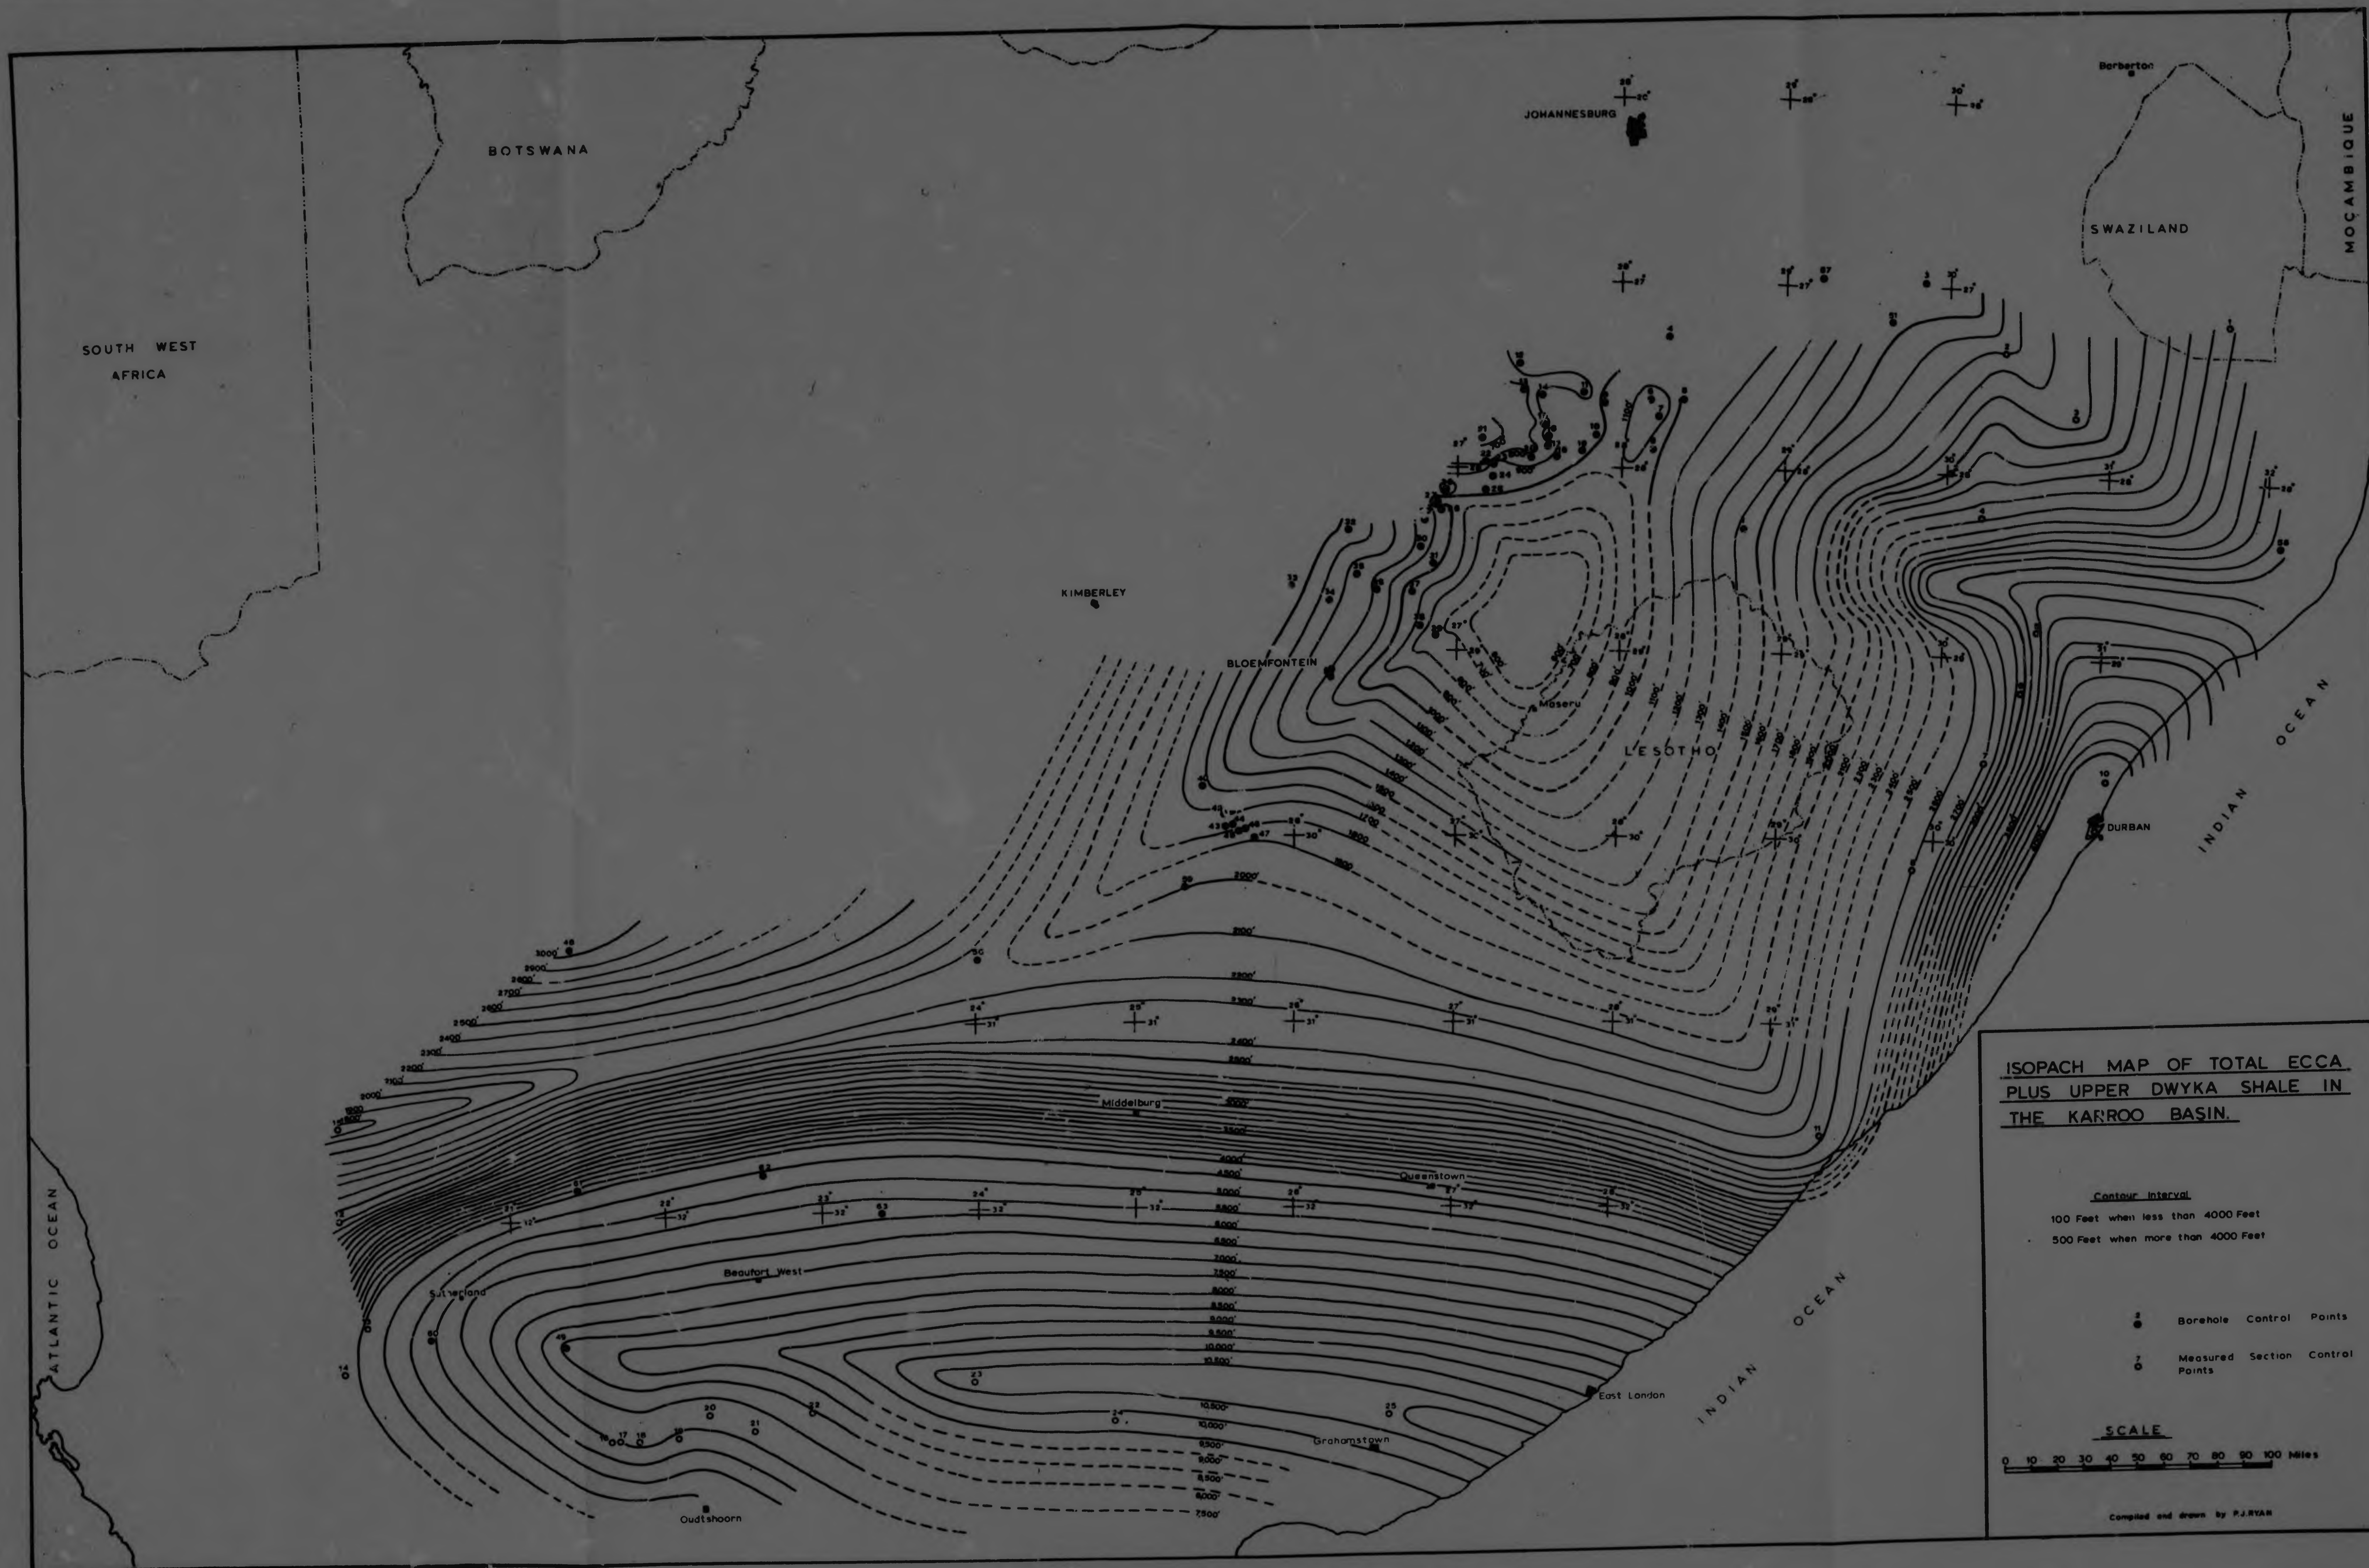

FACIES DISTRIBUTION MAP OF THE ECCA SERIES IN THE KARROO BASIN.

LEGEND

-  NORTHERN ECCA FACIES
-  CENTRAL ECCA FACIES
-  SOUTHERN ECCA FACIES
-  WESTERN ECCA FACIES

SCALE

Compiled and Drawn by P.J. RYAN

DISTRIBUTION OF UNDIFFERENTIATED
KARROO SYSTEM IN PART OF SOUTHERN
AND CENTRAL AFRICA

COMPILED AND DRAWN BY P. VAN DER MERWE FROM PUBLISHED GEOLOGICAL MAPS

DISTRIBUTION OF UNDIFFERENTIATED
KARROO SYSTEM IN PART OF SOUTHERN
AND CENTRAL AFRICA

COMPILED AND DRAWN BY P. RYAN FROM PUBLISHED GEOLOGICAL MAPS

Author Ryan P J

Name of thesis Stratigraphic and Paleocurrent analysis of the Ecca series and lowermost Beaufort Beds in the Karoo Basin of South Africa 1967

PUBLISHER:

University of the Witwatersrand, Johannesburg